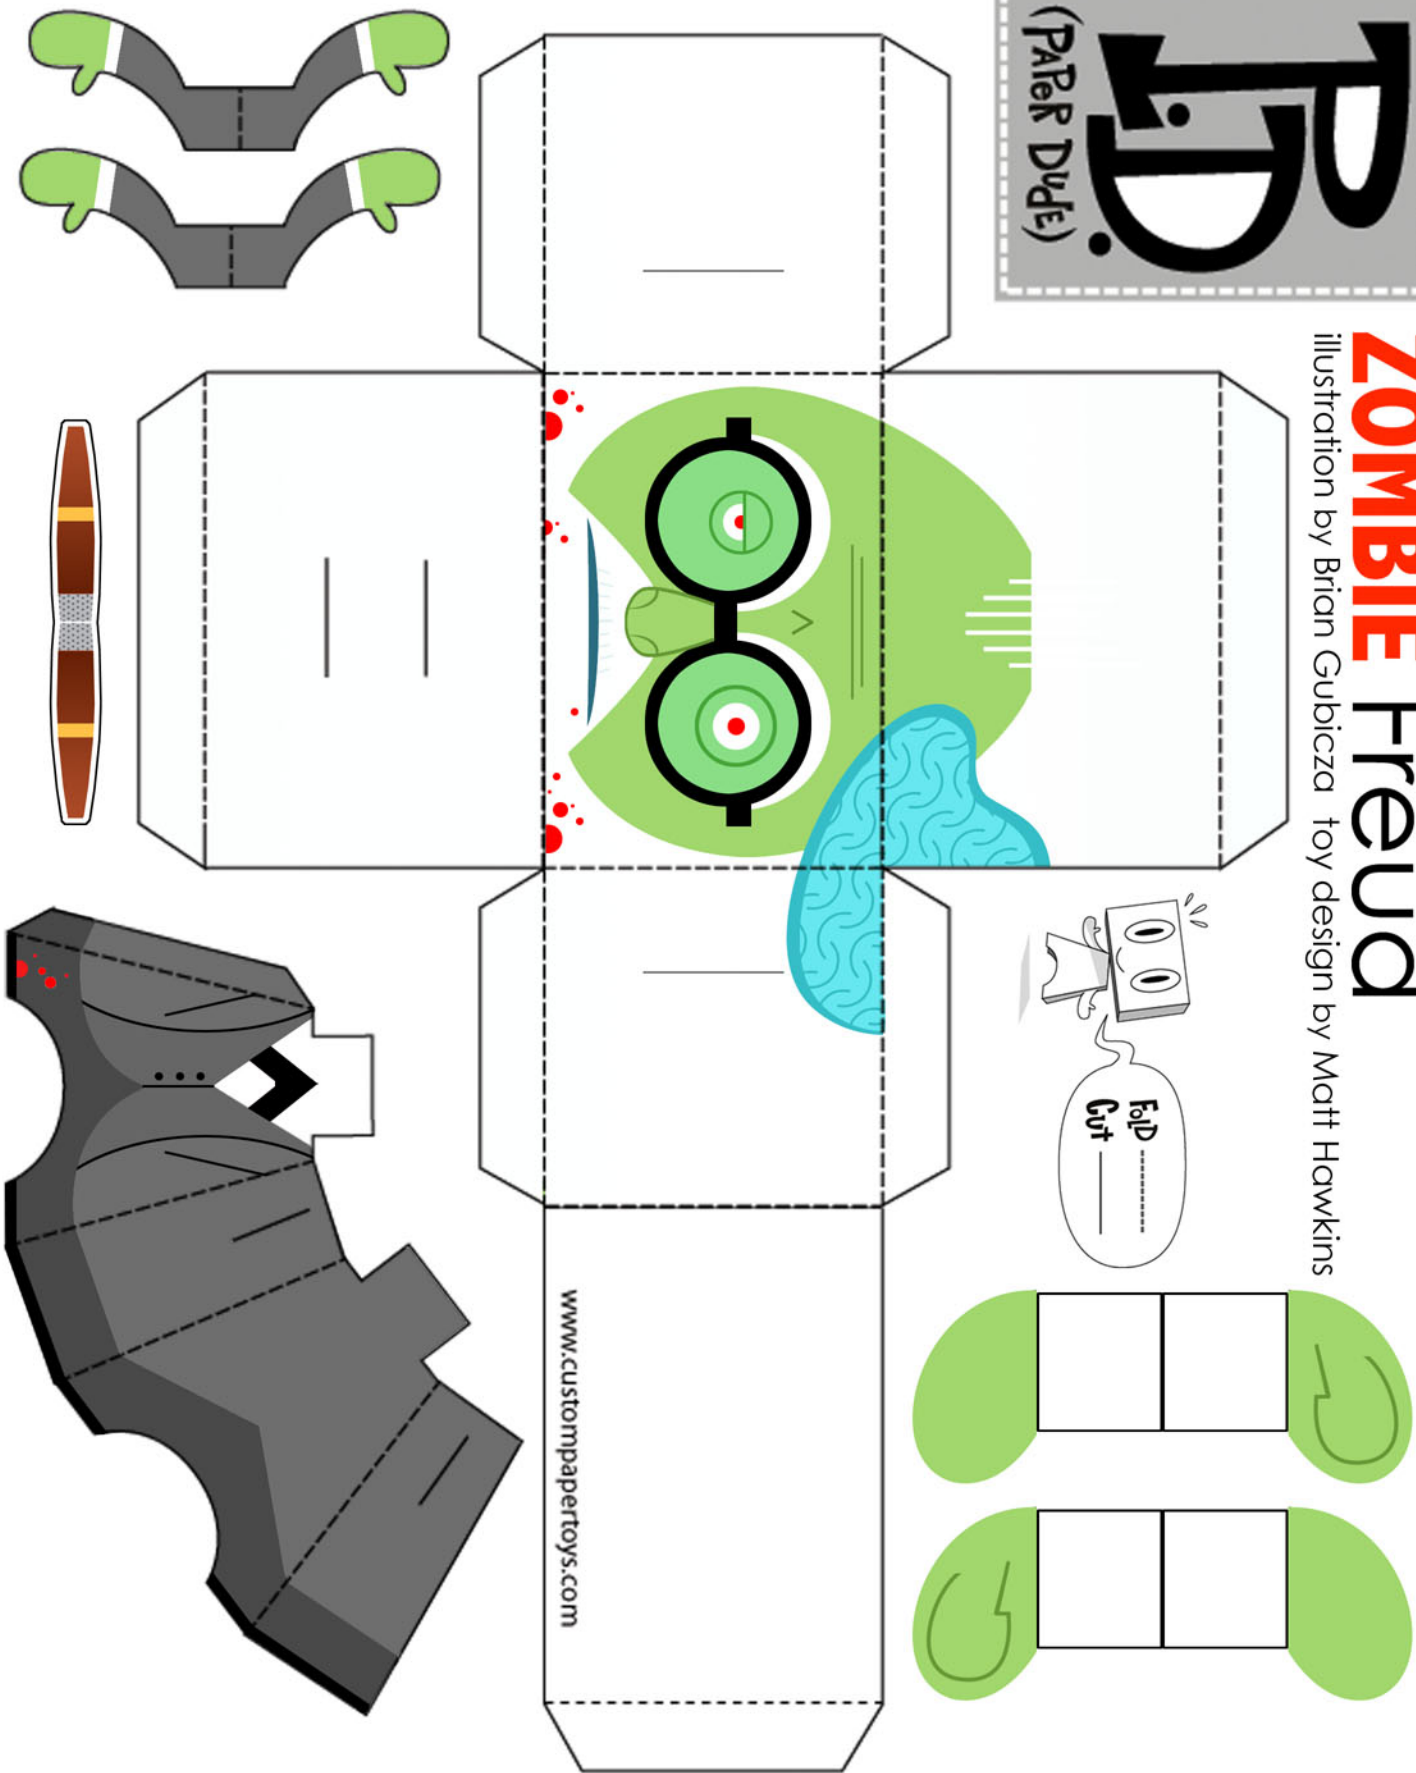

ZOMBIE Freud

Illustration by Brian Gubicza toy design by Matt Hawkins

Fold
Cut _____

www.custompapertoys.com